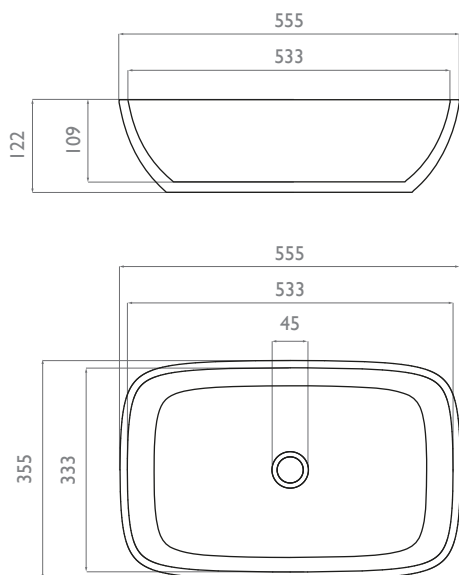

Dimensions:

Features:

11mm edge thickness - central waste countertop basin - manufactured from DQ Cast natural stone - finished in "infinity" matt white - lifetime guarantee.

Dimensions:

555x355x122mm LxWxH

Weight:

Gross 10kg - Net 9kg

Further Info:

Freestanding Bath also available:

Waters Baths
Haze freestanding bath.

NB: We strongly recommend this product is fitted by a suitably qualified professional. We can not be held responsible for incorrect installation

www.watersbaths.co.uk

Waters Baths of Ashbourne - Long Lane, Dalbury Lees, Ashbourne, DE6 5BG
t: 01332 824166 e: info@watersbaths.co.uk