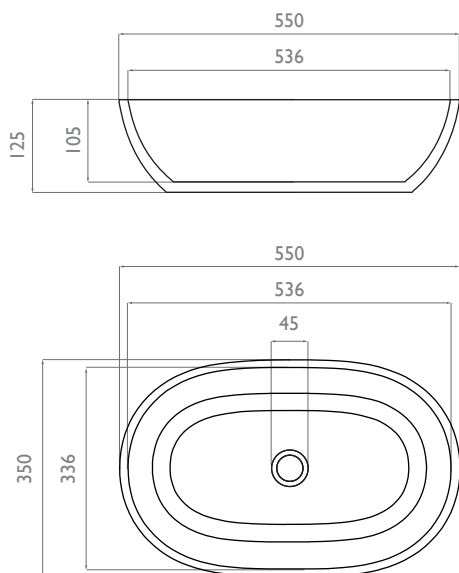

Dimensions:

Features:

10mm edge thickness - central waste countertop basin - manufactured from DQ Cast natural stone - finished in "infinity" matt white - lifetime guarantee.

Dimensions:

550 x 350 x 125mm LxWxH

Weight:

Gross: 11kg - Net: 8kg

Further Info:

Freestanding Bath also available:

Waters Baths
Cloud freestanding bath.

NB: We strongly recommend this product is fitted by a suitably qualified professional. We can not be held responsible for incorrect installation.

www.watersbaths.co.uk

Waters Baths of Ashbourne - Long Lane, Dalbury Lees, Ashbourne, DE6 5BG
t: 01332 824166 e: info@watersbaths.co.uk