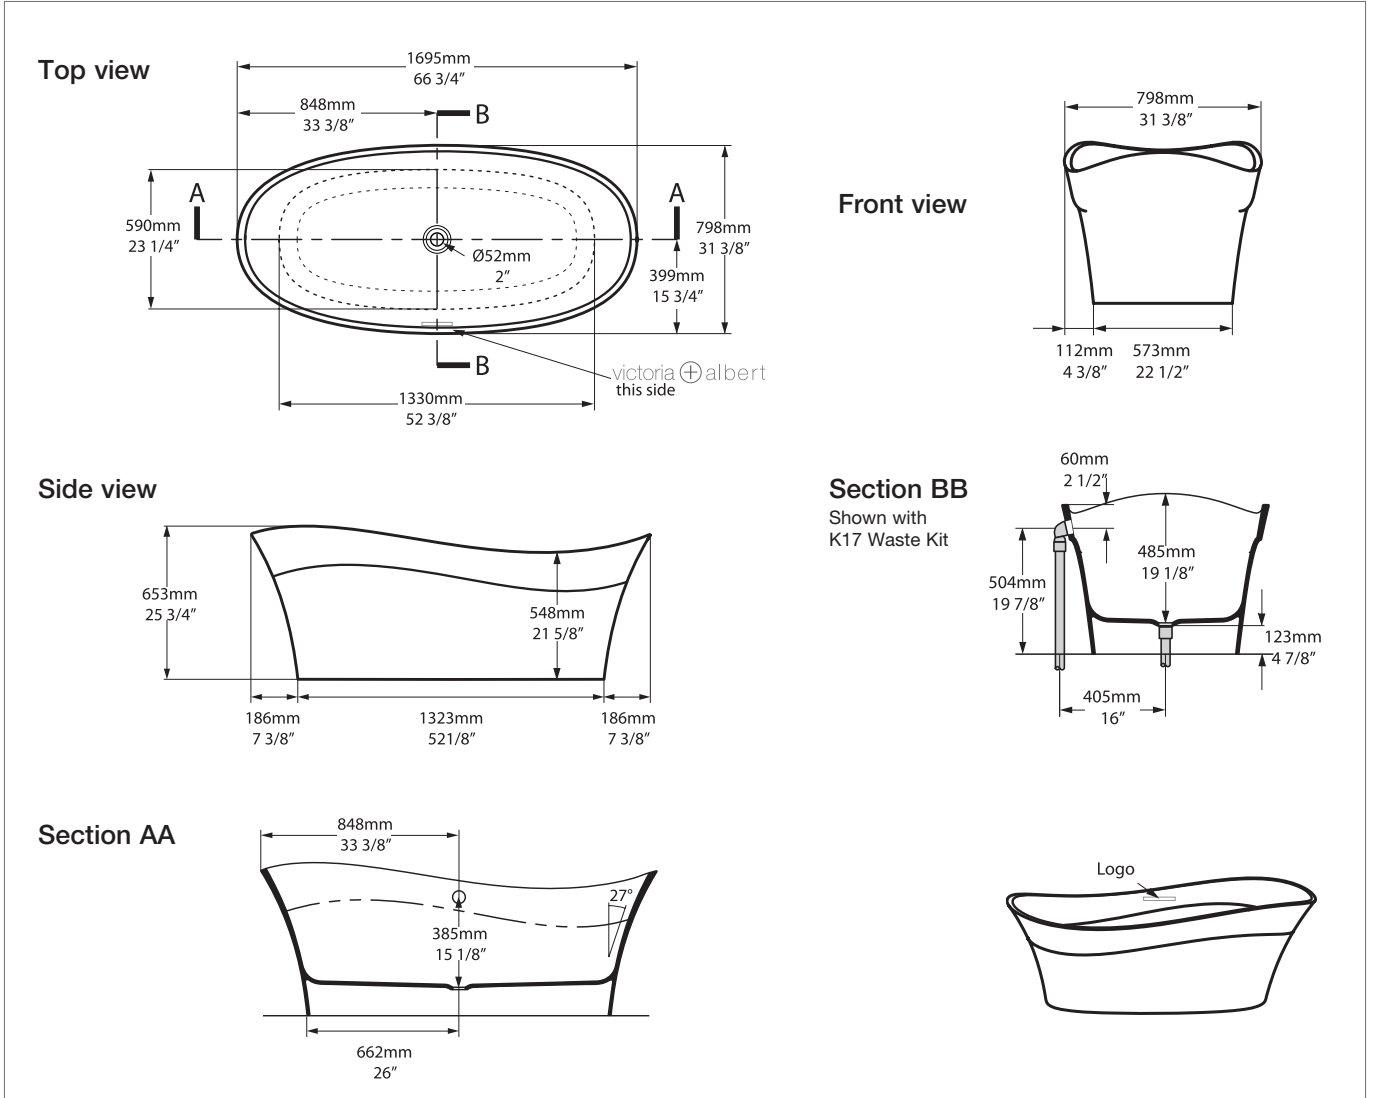

Pescadero PES-N-SW-NO

BV-2.1_0054

Recommended wastes: K-12-xx / K-17-xx / K-36-xx

 rich in Volcanic Limestone™

*All measurements subject to +/-5% tolerance
*Overflow hole not drilled

 Massachusetts Code: Approved
cUPC listing by IAPMO: File No. 6574
Registered Design