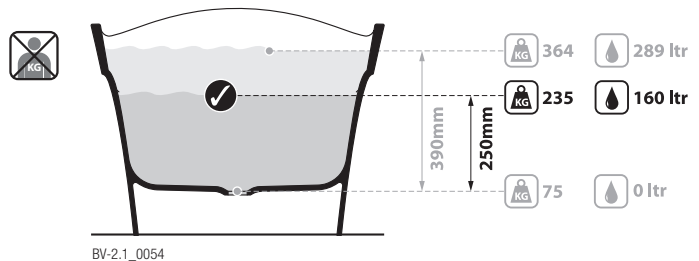

Pescadero PES-N-SW-NO

BV-2.1_0054

Recommended wastes: K-12-xx / K-17-xx / K-36-xx

 rich in Volcanic Limestone™

*All measurements subject to +/-5% tolerance
*Overflow hole not drilled

 Massachusetts Code: Approved
cUPC listing by IAPMO: File No. 6574
Registered Design