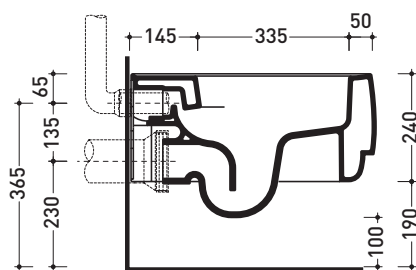

Technical accessories: **Universal fixing bracket for wall hung wc/bidet** (41/P)

Package dim. **cm** | Weight **20,5 kg** | Pz. Pallet n° **15**

CE UNI EN 997

Dop-No997

vista zenitale / zenital view

vista laterale / lateral view

sezione longitudinale / section

art. 9008  
 kit di fissaggio  
 Fischer (in dotazione)  
 Fischer fixing kit  
 (included in the box)

vista retro / back view

sizes in mm

Please consider a 2% tolerance on indicated measurements