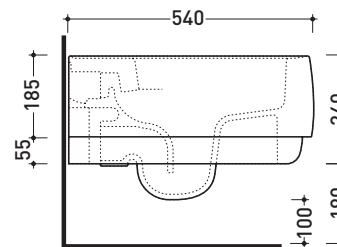

Technical accessories: **Universal fixing bracket for wall hung wc/bidet** (41/P)

Package dim. **cm** | Weight **20,5 kg** | Pz. Pallet n° **15**

CE UNI EN 997

Dop-No997

vista zenitale / zenital view

vista laterale / lateral view

sezione longitudinale / section

art. 9008  
 kit di fissaggio  
 Fischer (in dotazione)  
 Fischer fixing kit  
 (included in the box)

vista retro / back view

sizes in mm

Please consider a 2% tolerance on indicated measurements