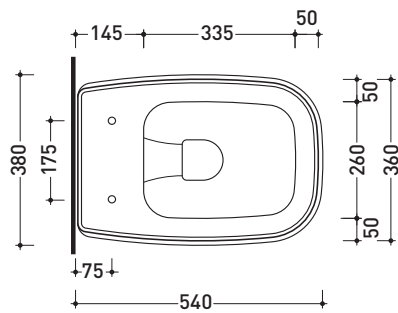

Technical accessories: **Universal fixing bracket for wall hung wc/bidet** (41/P)

Package dim. **cm** | Weight **20,5 kg** | Pz. Pallet n° **15**

CE UNI EN 997

Dop-No997

vista zenitale / zenital view

vista laterale / lateral view

sezione longitudinale / section

art. 9008  
 kit di fissaggio  
 Fischer (in dotazione)  
 Fischer fixing kit  
 (included in the box)

vista retro / back view

sizes in mm

Please consider a 2% tolerance on indicated measurements