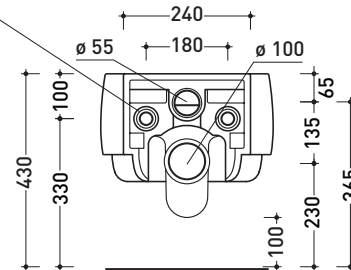

Technical accessories: **Universal fixing bracket for wall hung wc/bidet** (41/P)

Package dim. **cm** | Weight **20,5 kg** | Pz. Pallet n° **15**

CE UNI EN 997

Dop-No997

vista zenitale / zenital view

vista laterale / lateral view

sezione longitudinale / section

art. 9008  
 kit di fissaggio  
 Fischer (in dotazione)  
 Fischer fixing kit  
 (included in the box)

vista retro / back view

sizes in mm

Please consider a 2% tolerance on indicated measurements