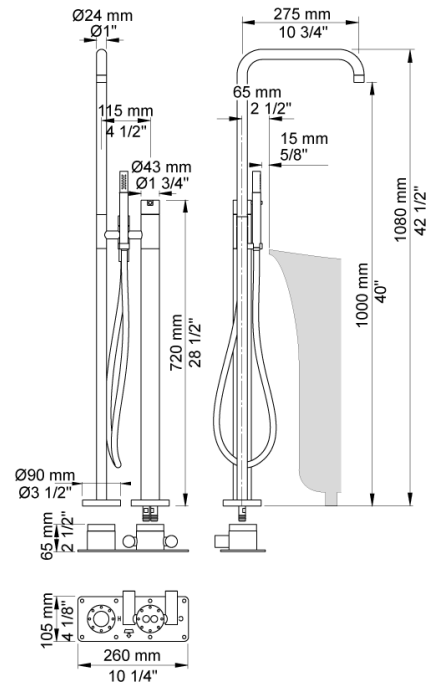

Date:
Client:
Project:

FS1

Free-standing bath mixer with hand shower, high 1080 mm. FS1 UP = Build-in part for free-standing bath mixer with hand shower. FS1 AP = Trim part for free-standing bath mixer with hand shower. FS1 with height 930 mm available on request. If the floor covering is greater than 15 mm, extensions should be specified when ordering the FS1. All extensions supplied with the FS1 are free of charge.

Flow

	Bar:	1.0	2.0	3.0	4.0	5.0
FS1 ¹⁾	(l/min)	11.0	15.5	19.0	21.9	24.5
FS1 ²⁾	(l/min)	12.7	18.0	22.0	25.4	28.4
T2	(l/min)	5.2	7.4	9.0	9.0	9.0

¹⁾ Standard Aerator VR624D

²⁾ Strainer VR624E

Available in colors