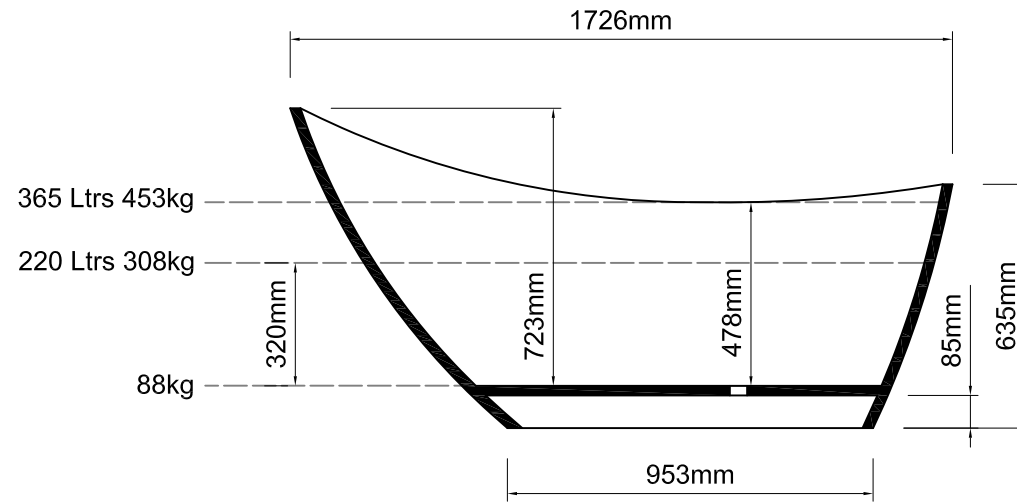

### Important

All dimensions listed are nominal. Being cast products they are subject to a size variance of +/- 3% tolerances.

Bath weight: 88 kilos (approx)

### Dimensions

L 1726 x W 827 x H 825

REV	DATE	DESCRIPTION	DRAWN	CHECKED
0	28/01/14	Drawing created	CADS	CADS

DRAWING TITLE  
Isis bath

SCALE	PAPER SIZE	DATE	DRAWN	CHECKED
1:20	A4	28/01/14	CADS	CADS

DRAWING No	REVISION
ISISNTWG	- 0