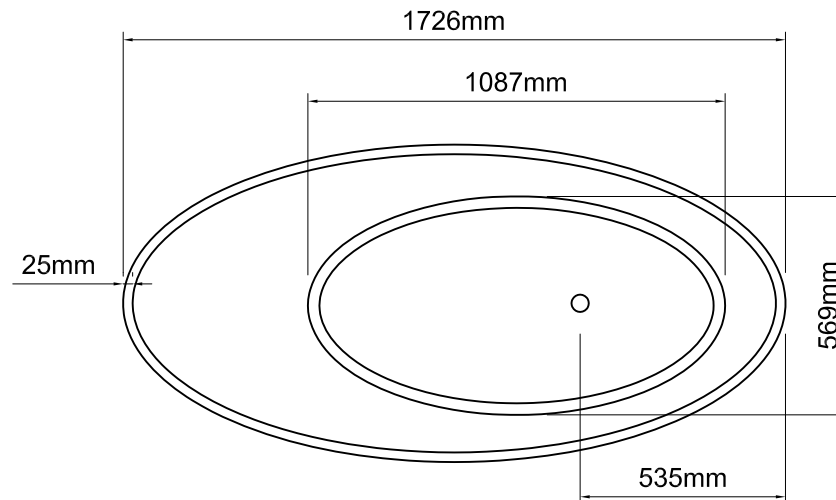

### Important

All dimensions listed are nominal. Being cast products they are subject to a size variance of +/- 3% tolerances.

Bath weight: 88 kilos (approx)

### Dimensions

L 1726 x W 827 x H 825

REV	DATE	DESCRIPTION	DRAWN	CHECKED
0	28/01/14	Drawing created	CADS	CADS

DRAWING TITLE  
Isis bath

SCALE	PAPER SIZE	DATE	DRAWN	CHECKED
1:20	A4	28/01/14	CADS	CADS

DRAWING No	REVISION
ISISNTWG	- 0