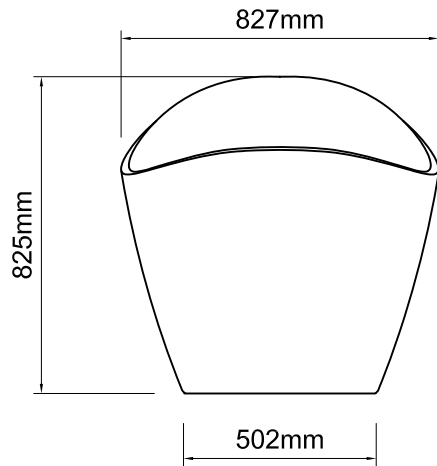

### Important

All dimensions listed are nominal. Being cast products they are subject to a size variance of +/- 3% tolerances.

Bath weight: 88 kilos (approx)

### Dimensions

L 1726 x W 827 x H 825

REV	DATE	DESCRIPTION	DRAWN	CHECKED
0	28/01/14	Drawing created	CADS	CADS

DRAWING TITLE  
Isis bath

SCALE	PAPER SIZE	DATE	DRAWN	CHECKED
1:20	A4	28/01/14	CADS	CADS

DRAWING No	REVISION
ISISNTWG	- 0