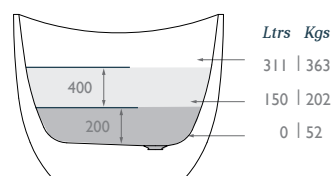

Fill information:

Note:

Minimum installation void required for trap and waste is 0mm below floor level.

Foreword:

A unique bath design, combining the space-saving benefit of a shower bath and the luxury of an open-ended freestander.

Features:

Variable profile edge - shower bath with un-fitted chrome twist overflow and pop-up waste. Manufactured using 4.2mm Lucite™ acrylic material complete with Lifetime guarantee.

Dimensions:

1600mm x 800mm x 630mm LxWxH

Weight:

Gross 60kg - Net 52kg

Further Info:

Also see:

Waters Space shower screens and bath filler options

Goes well with:

Villeroy & Boch™ Subway, Subway 2
Duravit™ Starck, Architec