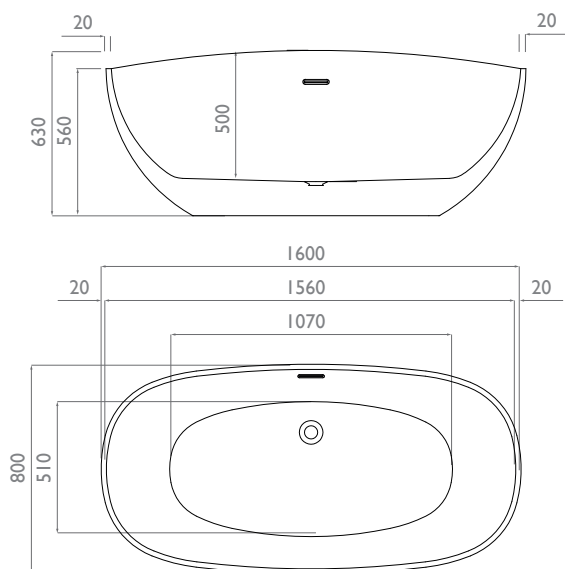

Dimensions: