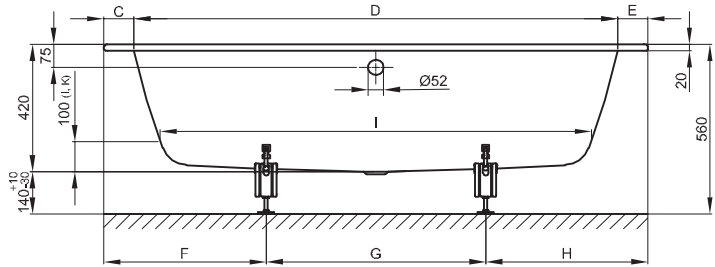

Information

The BetteOne, 1900 x 900 x 420 mm, article no. 3314, is not available with BetteUpstands or in special size.

For professional installation we recommend the use of the original bath feet B23-1500.

Available with matching washbasin BetteOne.
→ p. 336

Scope of delivery

Including noise-reducing sound-dampening mats.

Design: Tesseraux + Partner

Dimensions

article no.	dimensions in mm	A	B	C	D	E	F	G	H	I	K	N	V	volume*
3310	1600 x 700 x 420	1600	700	90	1420	90	360	880	360	1250	415	345	85	100 litre
3311	1700 x 700 x 420	1700	700	90	1520	90	375	950	375	1340	415	345	90	112 litre
3312	1700 x 750 x 420	1700	750	95	1510	95	375	950	375	1340	455	385	95	129 litre
3313	1800 x 800 x 420	1800	800	100	1600	100	370	1060	370	1420	495	425	100	158 litre
3314	1900 x 900 x 420	1900	900	105	1690	105	400	1100	400	1515	595	525	100	217 litre

*Water content less 70 litres (for human displacement). Subject to alteration and production tolerance.