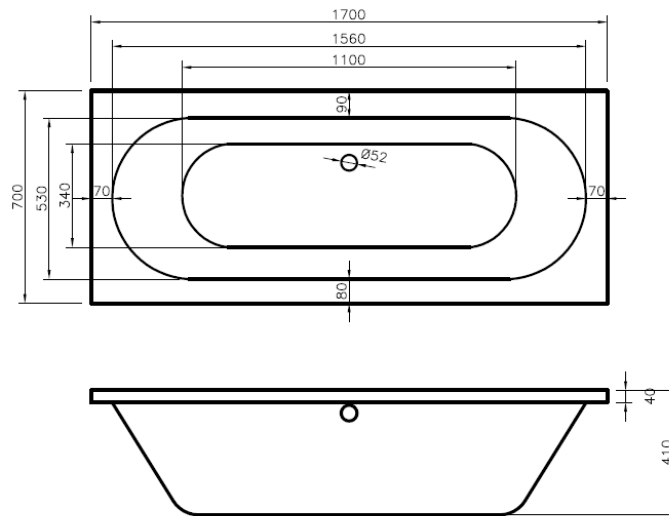

CUSTOMER DATA SHEET - BATHS

SALES CODE: BAI032

DESCRIPTION Lambert Double Ended Bath 1700X700

PRODUCT DIMENSIONS

Length (mm)	Width (mm)	Depth (mm)	Nett Wgt Kg
1700	700	410	24

PACKAGING DIMENSIONS

Length (mm)	Width (mm)	Depth (mm)	Gross Wgt Kg
1710	710	420	20

PACKAGING DATA

Box Colour	Brown Cardboard Sleeve		
Box Qty	1	Label Colour	White Label
Label Size	192 X 38	Label Qty	1

OUTER BOX DIMENSIONS (If Applicable)

Length (mm)	Width (mm)	Height (mm)	Gross Wgt Kg

PRODUCT DETAILS

Country of Origin	Poland	Certification	FSC	No	CE	Yes
Fitting Instruction	No	Material Colour Ref	European White			
Product Material	Acrylic	Material Thickness	4mm			
Volume (Ltr)	180L	Displaced Capacity	100L			
Leg Set Inc'	Legset Not Included	Waste Inc'	Waste Not Included			
Drilled/Undrilled	Undrilled For Taps	Includes Grips	No Grips Supplied			
Embossed	No	No of Tapholes	None			
Anti-Slip	No					