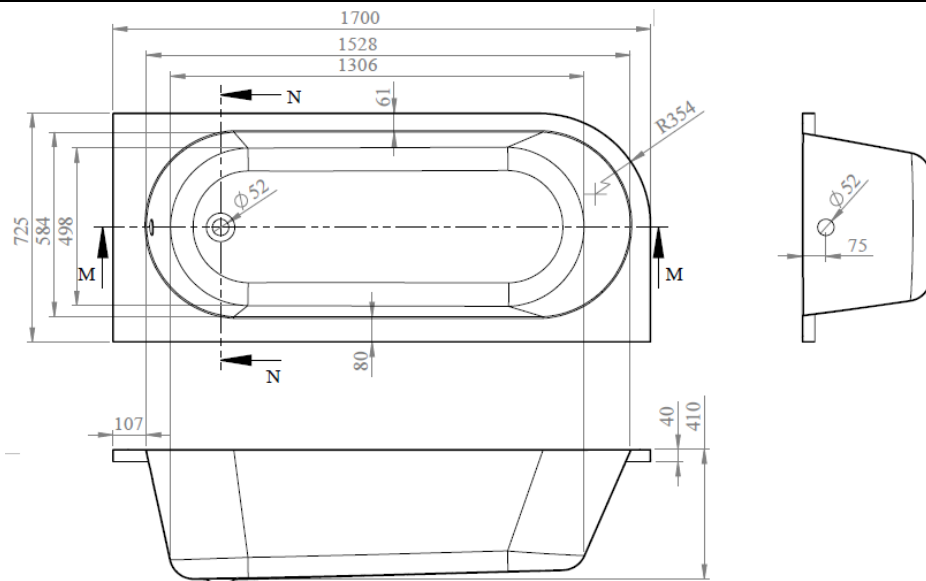

### PRODUCT DIMENSIONS

Length (mm)	Width (mm)	Depth (mm)	Nett Wgt Kg
725	1700	410	25

### PACKAGING DIMENSIONS

Length (mm)	Width (mm)	Depth (mm)	Gross Wgt Kg
1700	725	400	25

### OUTER BOX DIMENSIONS (If Applicable)

Length (mm)	Width (mm)	Height (mm)	Gross Wgt Kg

### PRODUCT DETAILS

Country of Origin	Poland	Certification	FSC	No	CE	Yes
Fitting Instruction	No	Material Colour Ref	European White			
Product Material	Acrylic	Material Thickness	4mm			
Volume (Ltr)	192L	Displaced Capacity	120L			
Leg Set Inc'	Legset Not Included	Waste Inc'	Waste Not Included			
Drilled/Undrilled	Undrilled For Taps	Includes Grips	Not Applicable			
Embossed	No	No of Tapholes	None			
Anti-Slip	No					