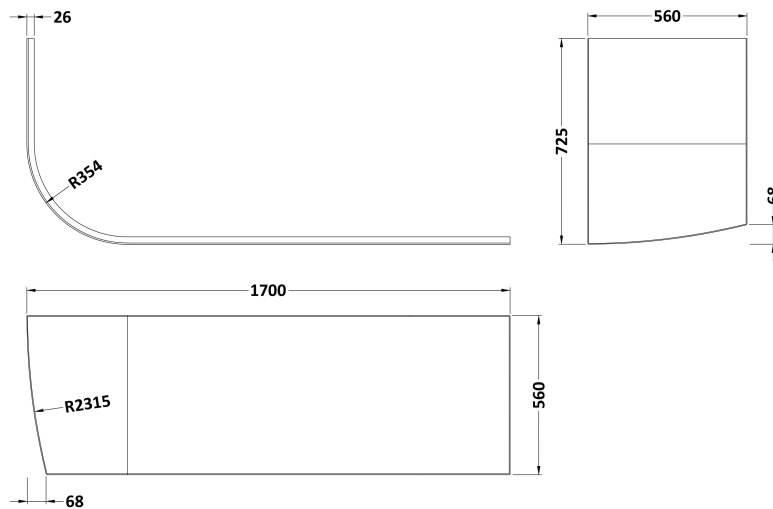

### PRODUCT DIMENSIONS

Length (mm)	Width (mm)	Depth (mm)	Nett Wgt Kg
725	1700	410	25

### OUTER BOX DIMENSIONS (If Applicable)

Length (mm)	Width (mm)	Height (mm)	Gross Wgt Kg

### PRODUCT DETAILS

Country of Origin	Poland	Certification	FSC	No	CE	Yes
Fitting Instruction	No	Material Colour Ref	European White			
Product Material	Acrylic	Material Thickness	4mm			
Volume (Ltr)	192L	Displaced Capacity	120L			
Leg Set Inc'	Legset Not Included	Waste Inc'	Waste Not Included			
Drilled/Undrilled	Undrilled For Taps	Includes Grips	Not Applicable			
Embossed	No	No of Tapholes	None			
Anti-Slip	No					

### PRODUCT DIMENSIONS

Length (mm)	Width (mm)	Depth (mm)	Nett Wgt Kg
			5