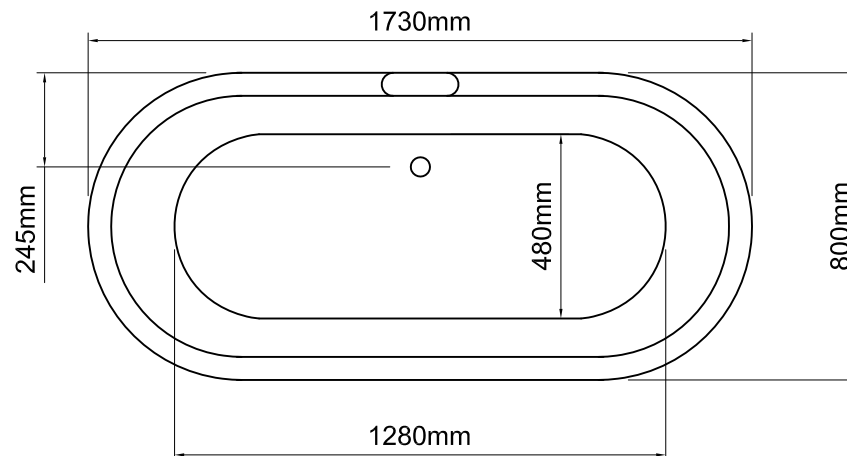

Important

All dimensions listed are nominal. Being cast products they are subject to a size variance of +/- 3% tolerances.

Bath weight: 66.5 kilos (approx)

Dimensions

L 1730 x W 800 x H 647

Tap ledge 200 x 60mm flat area

REV	DATE	DESCRIPTION	DRAWN	CHECKED
0	28/01/14	Drawing created	CADS	CADS

DRAWING TITLE
Azzure bath

SCALE	PAPER SIZE	DATE	DRAWN	CHECKED
?	A4	28/01/14	CADS	CADS

DRAWING No	REVISION
AZZ-TH-01	- 0

Inspired by nature