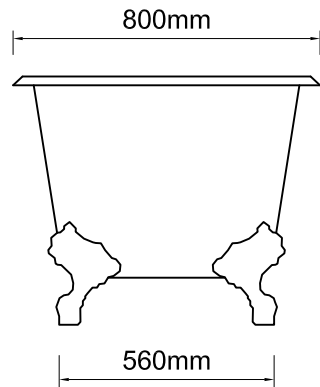

Important

All dimensions listed are nominal. Being cast products they are subject to a size variance of +/- 3% tolerances.

Bath weight: 66.5 kilos (approx)

Dimensions

L 1730 x W 800 x H 647

Tap ledge 200 x 60mm flat area