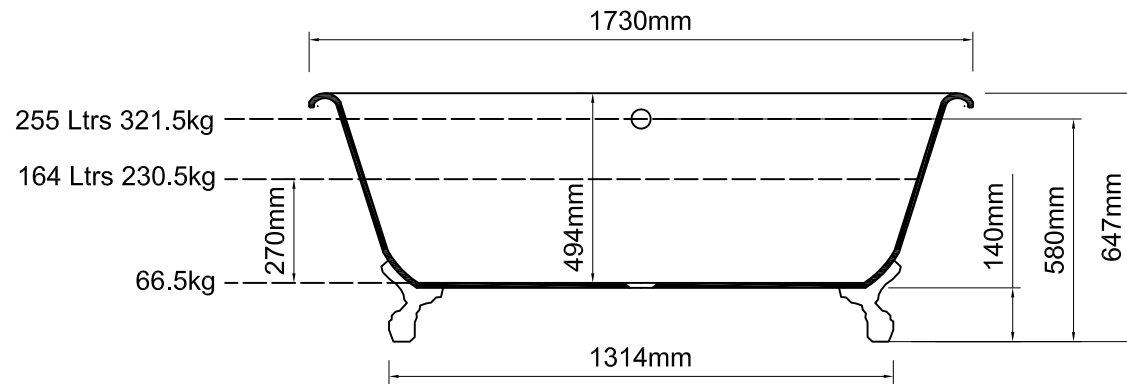

Important

All dimensions listed are nominal. Being cast products they are subject to a size variance of +/- 3% tolerances.

Bath weight: 66.5 kilos (approx)

Dimensions

L 1730 x W 800 x H 647

Tap ledge 200 x 60mm flat area

REV	DATE	DESCRIPTION	DRAWN	CHECKED
0	28/01/14	Drawing created	CADS	CADS

DRAWING TITLE
Azzure bath

SCALE	PAPER SIZE	DATE	DRAWN	CHECKED
?	A4	28/01/14	CADS	CADS

DRAWING No	REVISION
AZZ-TH-01	- 0

Inspired by nature