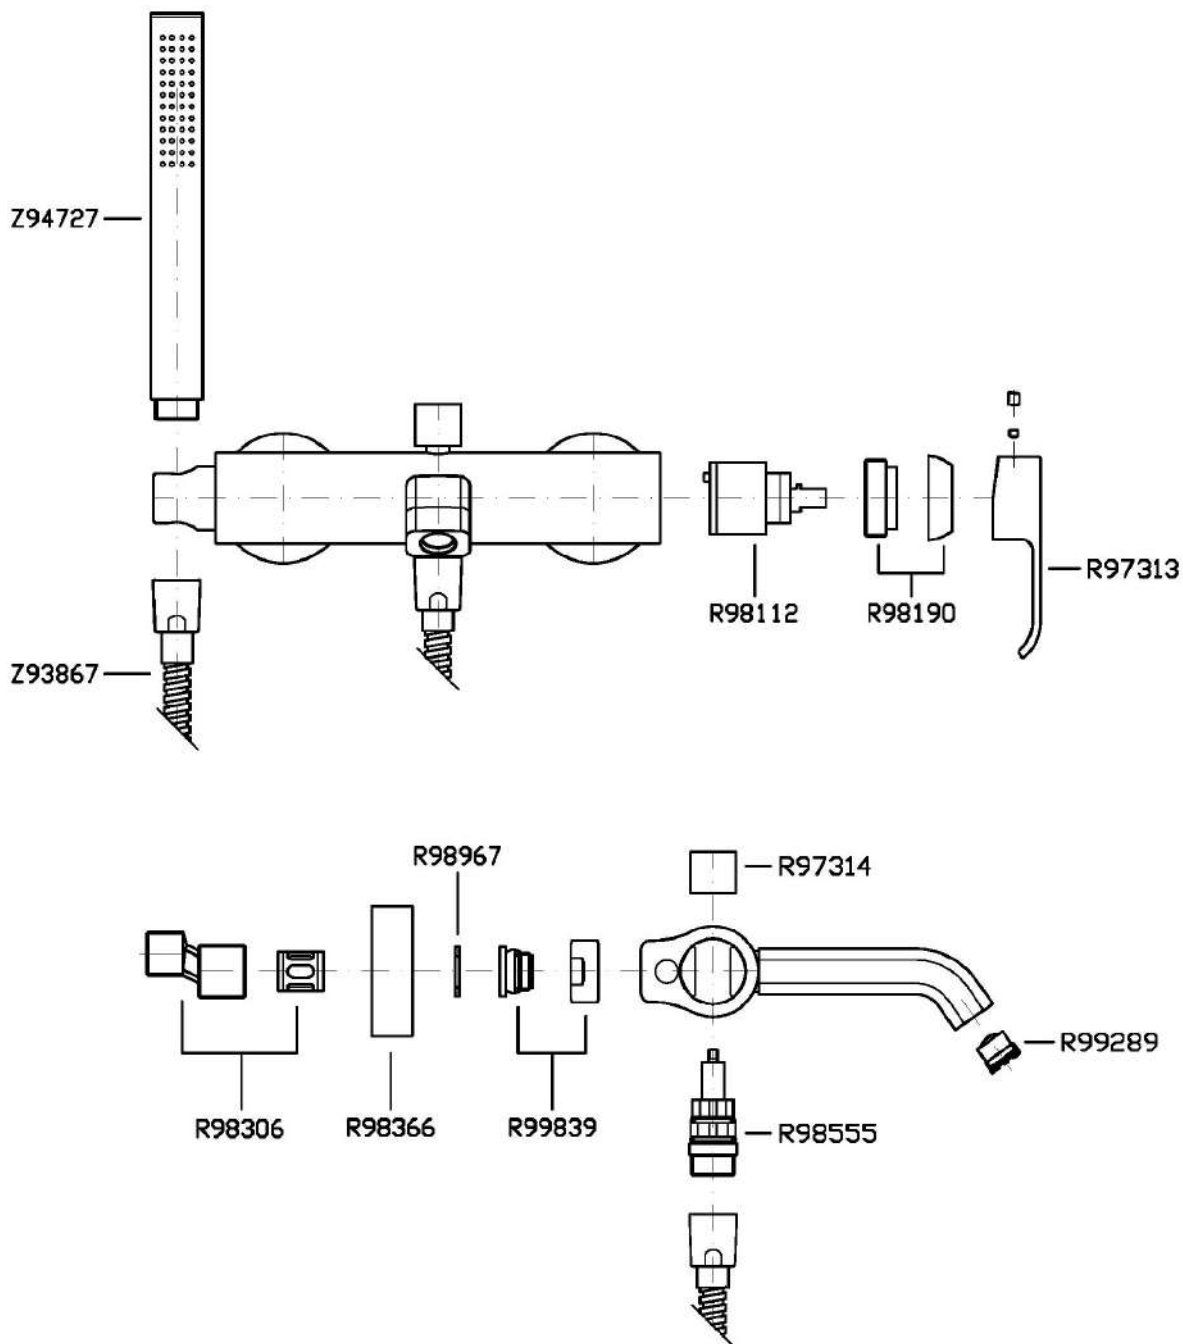

ON

ZON520

Esplosi / Exploded