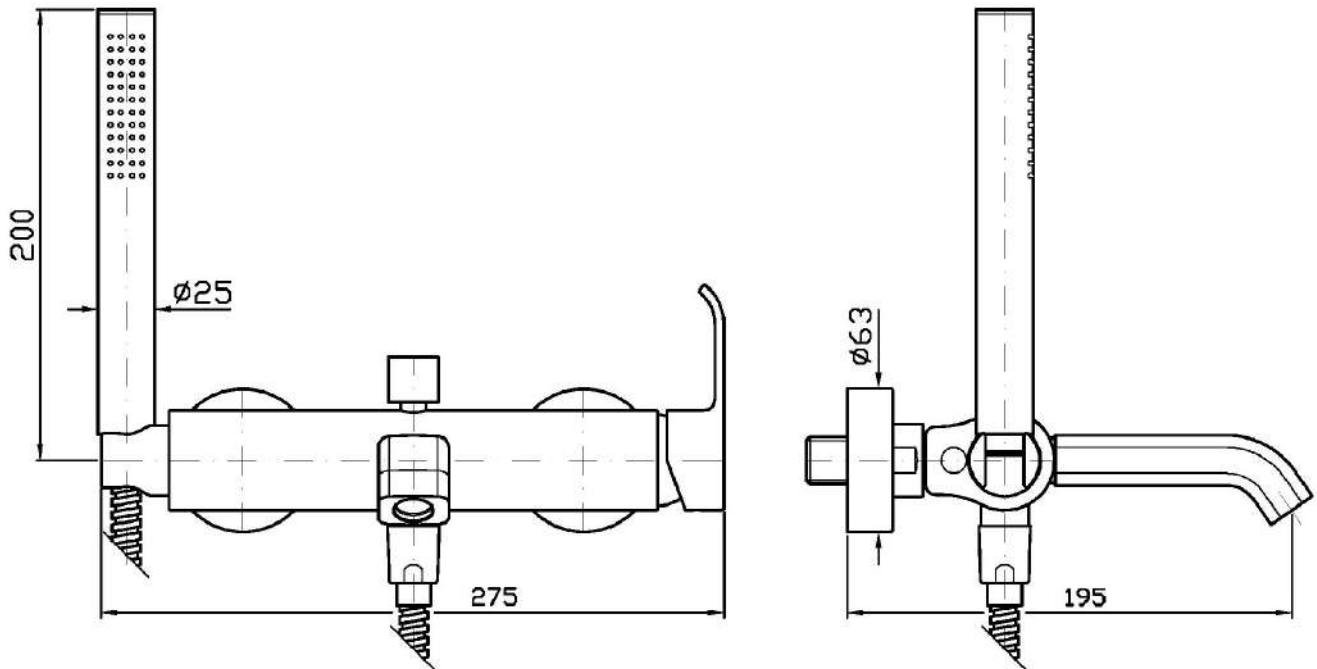

## ON

ZON520

Disegno Complessivo / Overall Drawing

### ZON520 Pesì e Misure / Weights and Sizes

Peso ( Kg ) Weight ( lb )	4,80 ( Kg )	10,58 ( lb )
Volume test ( dc3 ) - ( in3 )	11,01 ( dc3 )	671,87 ( in3 )
h ( mm ) - ( in )	90,00 ( mm )	3,54 ( in )
L1 ( mm ) - ( in )	335,00 ( mm )	13,19 ( in )
L2 ( mm ) - ( in )	365,00 ( mm )	14,37 ( in )