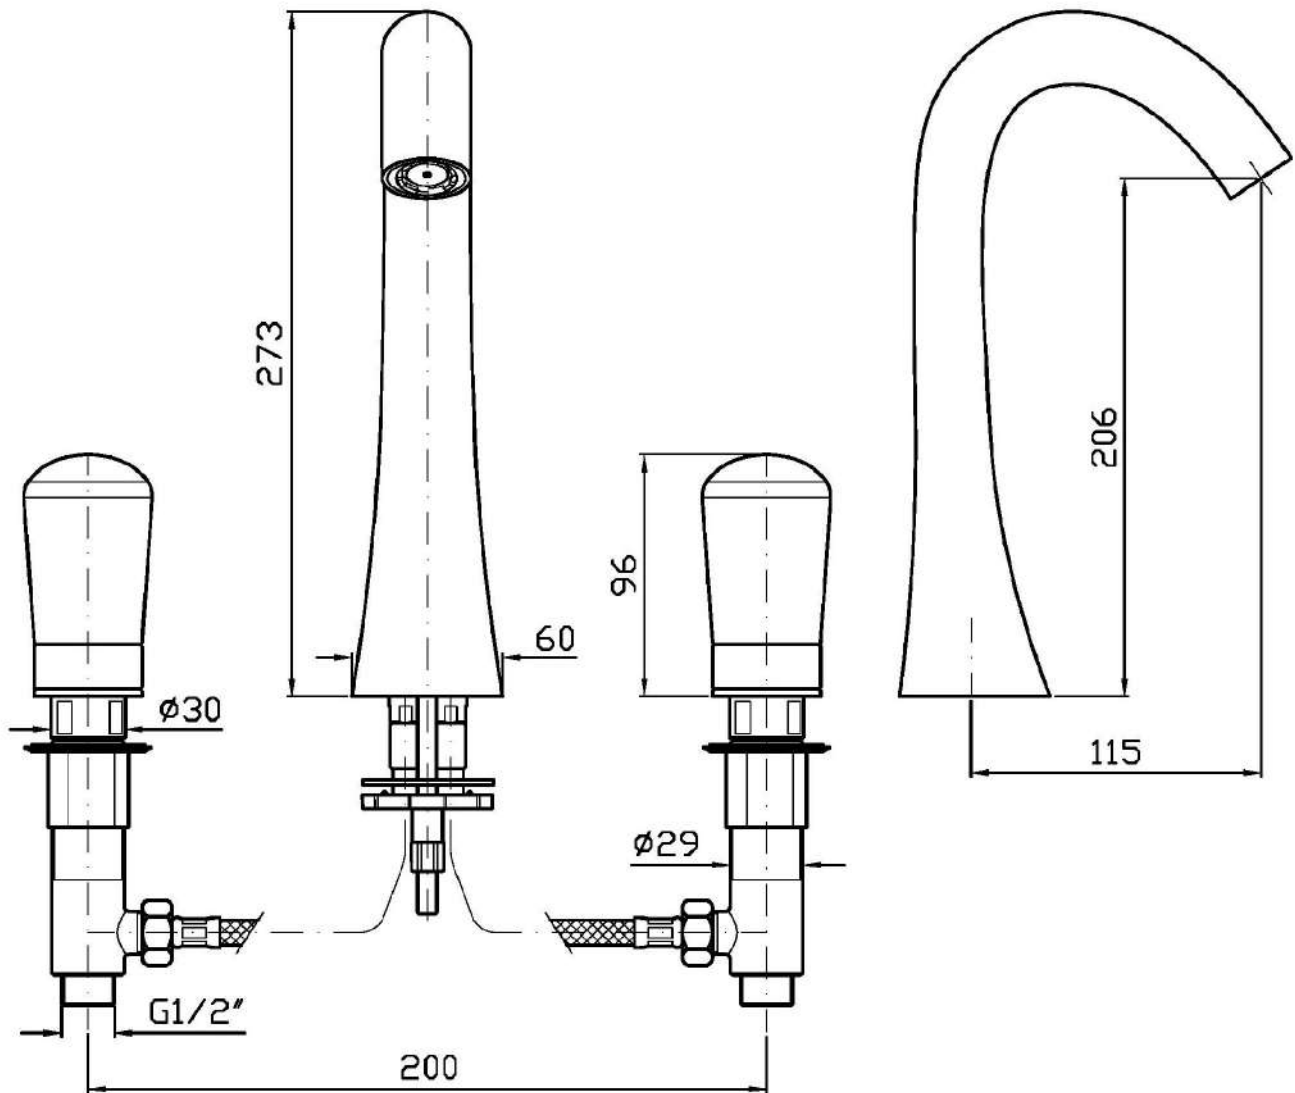

NUDE

ZNU392

Disegno Complessivo / Overall Drawing