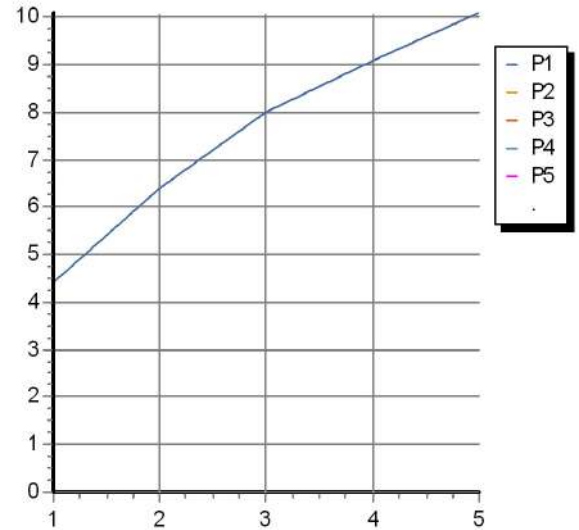

NUDE

ZNU392 Portate / Flowrates (lt/min)

PRESSIONE PRESSURE	1 BAR	2 BAR	3 BAR	4 BAR	5 BAR
LAVABO BASIN	4,4	6,4	8	9,1	10,1
P1					
P2					
P3					
P4					
P5