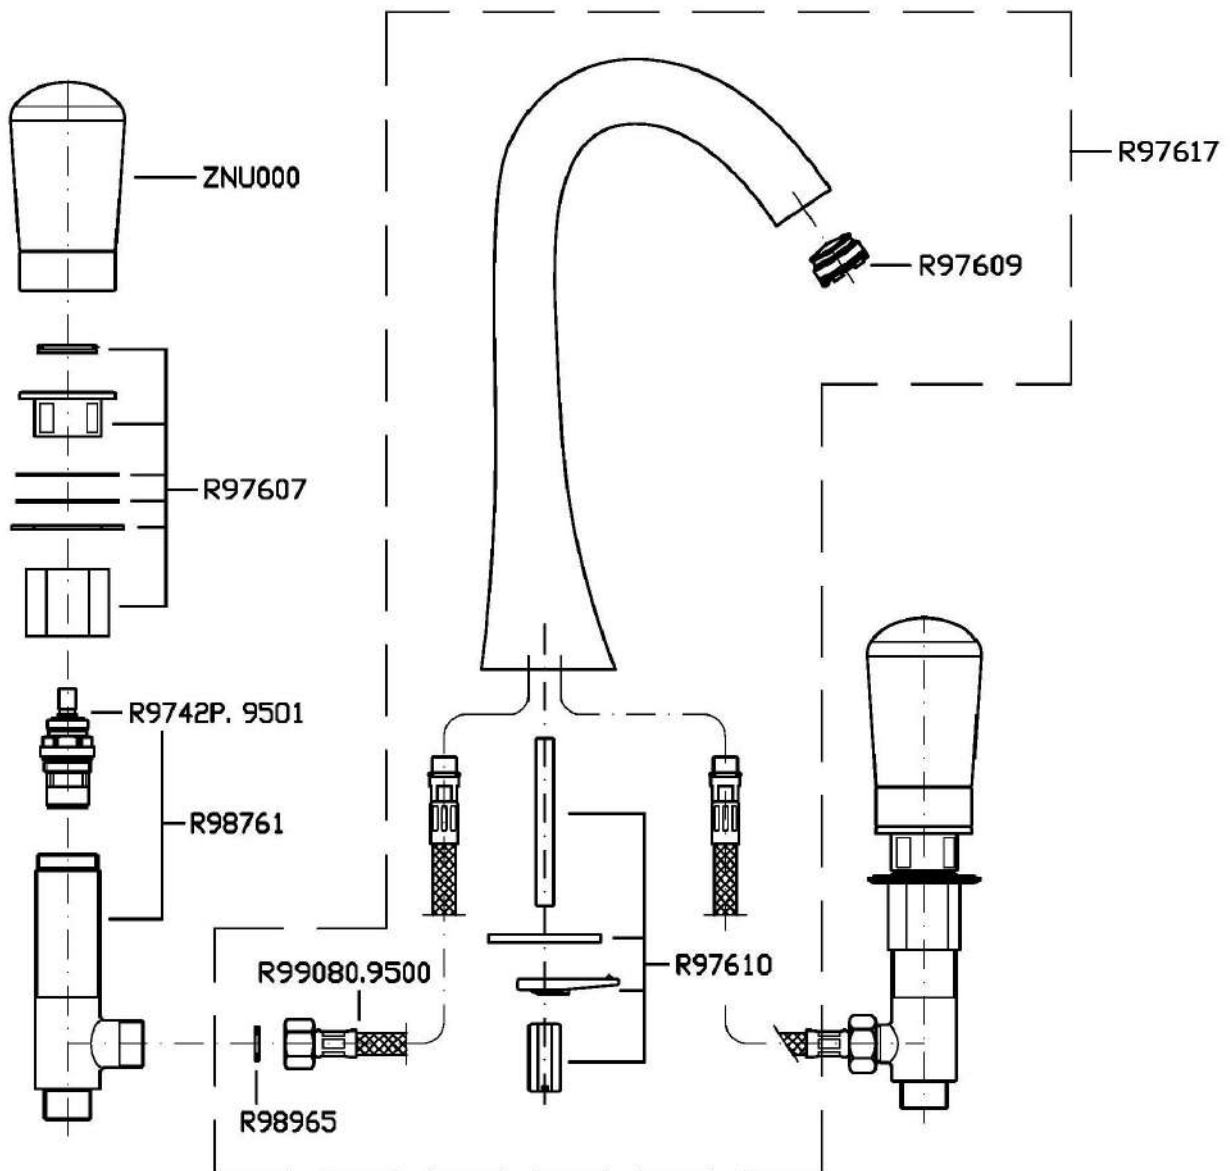

NUDE

ZNU392

Esplosi / Exploded