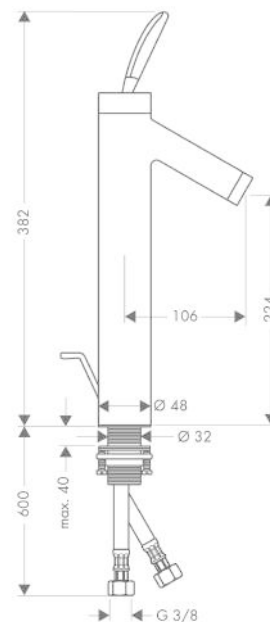

**AXOR Starck Classic**  
**Single lever basin mixer 220 for wash bowls with pop-up waste set**  
 Surfaces: **Stainless Steel Optic** Article Number: **10020800**

**product features**

- consists of: single lever basin mixer, waste set
- ComfortZone 220
- projection 106 mm
- spray type: normal spray
- maximum flow rate at 3 bar: 5 l/min
- joystick ceramic cartridge
- suitable for continuous flow water heaters
- connection type: G 3/8 connections
- connection dimension: DN15
- pop-up waste set G 1 1/4

**Technology**

**Product image**

**Scale drawing**

**AXOR Starck Classic**  
**Single lever basin mixer 220 for wash bowls with pop-up waste set**  
Surfaces: **Stainless Steel Optic** Article Number: **10020800**