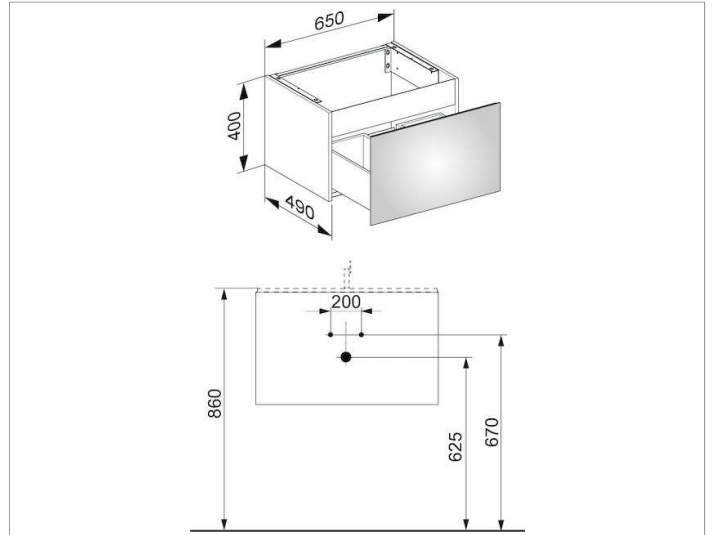

Plan
32951XX0000 Vanity unit

PRODUCT

DRAWING

PRODUCT ATTRIBUTES

compatible with ceramic washbasin Article No. 32950,
1 pull-out with soft close,
incl. odour trap made of plastic 1 1/4 x 32

EQUIPMENT

- 1 inserting mat

SURFACE

18, 30

DIMENSION

650 x 400 x 490 mm