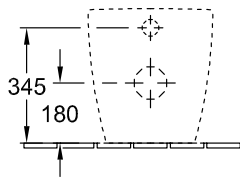

TECHNICAL DRAWINGS

4613R0

* 871100 = 72 - 115

* 922187 = 115 - 160

* 870100 = 160 - 180