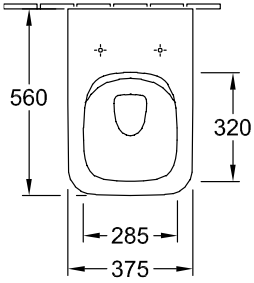

TECHNICAL DRAWINGS

4613R0

* 871100 = 72 - 115

* 922187 = 115 - 160

* 870100 = 160 - 180