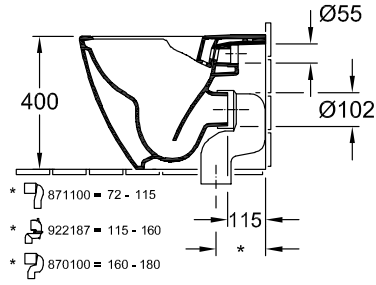

TECHNICAL DRAWINGS

4613R0

* 871100 = 72 - 115

* 922187 = 115 - 160

* 870100 = 160 - 180