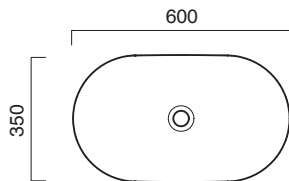

Tutti i diritti sulla presente scheda appartengono a Ceramica Catalano S.p.A. in via esclusiva. È vietata la copia, la pubblicazione, la distribuzione o la riproduzione (anche parziale), se non autorizzata per iscritto.
All rights in the present form belong exclusively to Ceramica Catalano S.p.A. It is strictly forbidden to copy, publish, distribute or reproduce it (including any partial reproduction), without prior written permission.