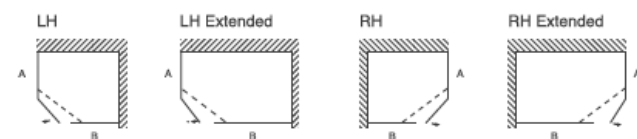

VIEW 25 \

135° NEO ANGLE ENCLOSURE

BESPOKE - MADE TO MEASURE SIZES

CODE	V25B9090	V25B12090	V25B14090	V25B100100	V25B120100	V25B140100
WIDTH (up to - mm)	900	1200	1400	1000	1200	1400
RETURN (up to - mm)	900	900	900	1000	1000	1000
HEIGHT (up to - mm)	2000	2000	2000	2000	2000	2000
CLEAR	£2,498	£2,816	£2,941	£2,750	£2,910	£2,963
ULTRA-CLEAR	£2,685	£3,007	£3,165	£2,946	£3,126	£3,285
COLOURS*	£2,912	£3,278	£3,467	£3,096	£3,097	£3,609

*BLUE, BRONZE, GREEN, GREY TINTED. SATIN & BLOCK ETCHED

Configurations

Additional finishes: Please apply the following % surcharge

Stay Bar: An SB5 stay bar is always included