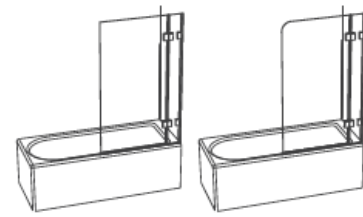

VIEW 14 \

TWO PANEL HINGED BATH SCREEN

STANDARD - FIXED SIZES ONLY

CODE	V14S90	V14S100
WIDTH (mm)	894-906	994-1006
HEIGHT (mm)	1500	1500
CLEAR	£810	£823

BESPOKE - MADE TO MEASURE SIZES

CODE	V14B70	V14B80	V14B90	V14B100
WIDTH (up to - mm)	700	800	900	1000
HEIGHT (up to - mm)	1500	1500	1500	1500
CLEAR	£1,061	£1,097	£1,134	£1,169
ULTRA-CLEAR	£1,153	£1,204	£1,253	£1,303
COLOURS*	£1,218	£1,277	£1,334	£1,392

*BLUE, BRONZE, GREEN, GREY TINTED. SATIN & BLOCK ETCHED

Configurations

Additional finishes: Please apply the following % surcharge

Please note: If an under frame is not required, the bath screen is not guaranteed 100% watertight.