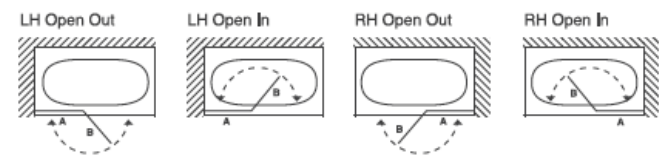

VIEW 14 \

TWO PANEL HINGED BATH SCREEN

STANDARD - FIXED SIZES ONLY

CODE	V14S90	V14S100
WIDTH (mm)	894-906	994-1006
HEIGHT (mm)	1500	1500
CLEAR	£810	£823

BESPOKE - MADE TO MEASURE SIZES

CODE	V14B70	V14B80	V14B90	V14B100
WIDTH (up to - mm)	700	800	900	1000
HEIGHT (up to - mm)	1500	1500	1500	1500
CLEAR	£1,061	£1,097	£1,134	£1,169
ULTRA-CLEAR	£1,153	£1,204	£1,253	£1,303
COLOURS*	£1,218	£1,277	£1,334	£1,392

*BLUE, BRONZE, GREEN, GREY TINTED. SATIN & BLOCK ETCHED

Configurations

Additional finishes: Please apply the following % surcharge

Please note: If an under frame is not required, the bath screen is not guaranteed 100% watertight.