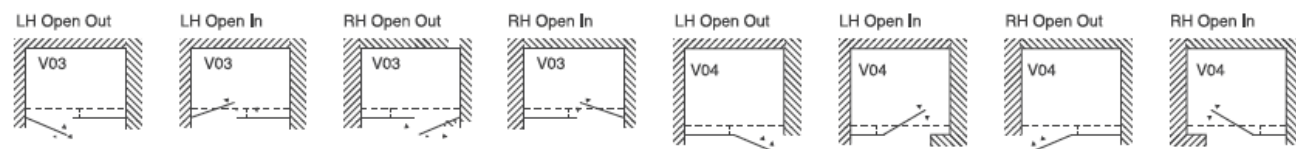

CODE	V03S160	V03S170	V03S180
WIDTH (mm)	1569-1581	1669-1681	1769-1781
HEIGHT (mm)	2000	2000	2000
CLEAR	£1,562	£1,580	£1,594

BESPOKE - MADE TO MEASURE SIZES

CODE	V03B80	V03B90	V03B100	V03B110	V03B120	V03B140	V03B160	V03B180
WIDTH (up to - mm)	800	900	1000	1100	1200	1400	1600	1800
HEIGHT (up to - mm)	2000	2000	2000	2000	2000	2000	2000	2000
CLEAR	£1,596	£1,667	£1,738	£1,932	£2,002	£2,141	£2,279	£2,417
ULTRA-CLEAR	£1,633	£1,721	£1,807	£2,007	£2,093	£2,263	£2,434	£2,604
COLOURS*	£1,757	£1,859	£1,962	£2,176	£2,279	£2,481	£2,682	£2,884

*BLUE, BRONZE, GREEN, GREY TINTED. SATIN & BLOCK ETCHED

INLINE PANEL + DOOR

CODE	V04S80	V04S90	V04S100	V04S110	V04S120	V04S130	V04S140	V04S150
WIDTH (mm)	765-777	865-877	965-977	1065-1077	1165-1177	1265-1277	1360-1372	1460-1472
HEIGHT (mm)	2000	2000	2000	2000	2000	2000	2000	2000
CLEAR	£1,198	£1,223	£1,252	£1,446	£1,470	£1,512	£1,525	£1,602

CODE	V04S160	V04S170	V04S180
WIDTH (mm)	1560-1572	1660-1672	1760-1772
HEIGHT (mm)	2000	2000	2000
CLEAR	£1,677	£1,754	£1,830

BESPOKE - MADE TO MEASURE SIZES

CODE	V04B80	V04B90	V04B100	V04B110	V04B120	V04B140	V04B160	V04B180
WIDTH (up to - mm)	800	900	1000	1100	1200	1400	1600	1800
HEIGHT (up to - mm)	2000	2000	2000	2000	2000	2000	2000	2000
CLEAR	£1,705	£1,736	£1,919	£1,987	£2,053	£2,183	£2,314	£2,444
ULTRA-CLEAR	£1,742	£1,790	£1,988	£2,061	£2,143	£2,305	£2,468	£2,632
COLOURS*	£1,807	£1,903	£2,106	£2,202	£2,299	£2,490	£2,680	£2,870

*BLUE, BRONZE, GREEN, GREY TINTED. SATIN & BLOCK ETCHED

Configurations

Additional finishes: Please apply the following % surcharge

Stay Bar: An SB2 stay bar is always included for all sizes between 1200mm and 1400mm
An SB9 stay bar is always included for all sizes 1500mm and above